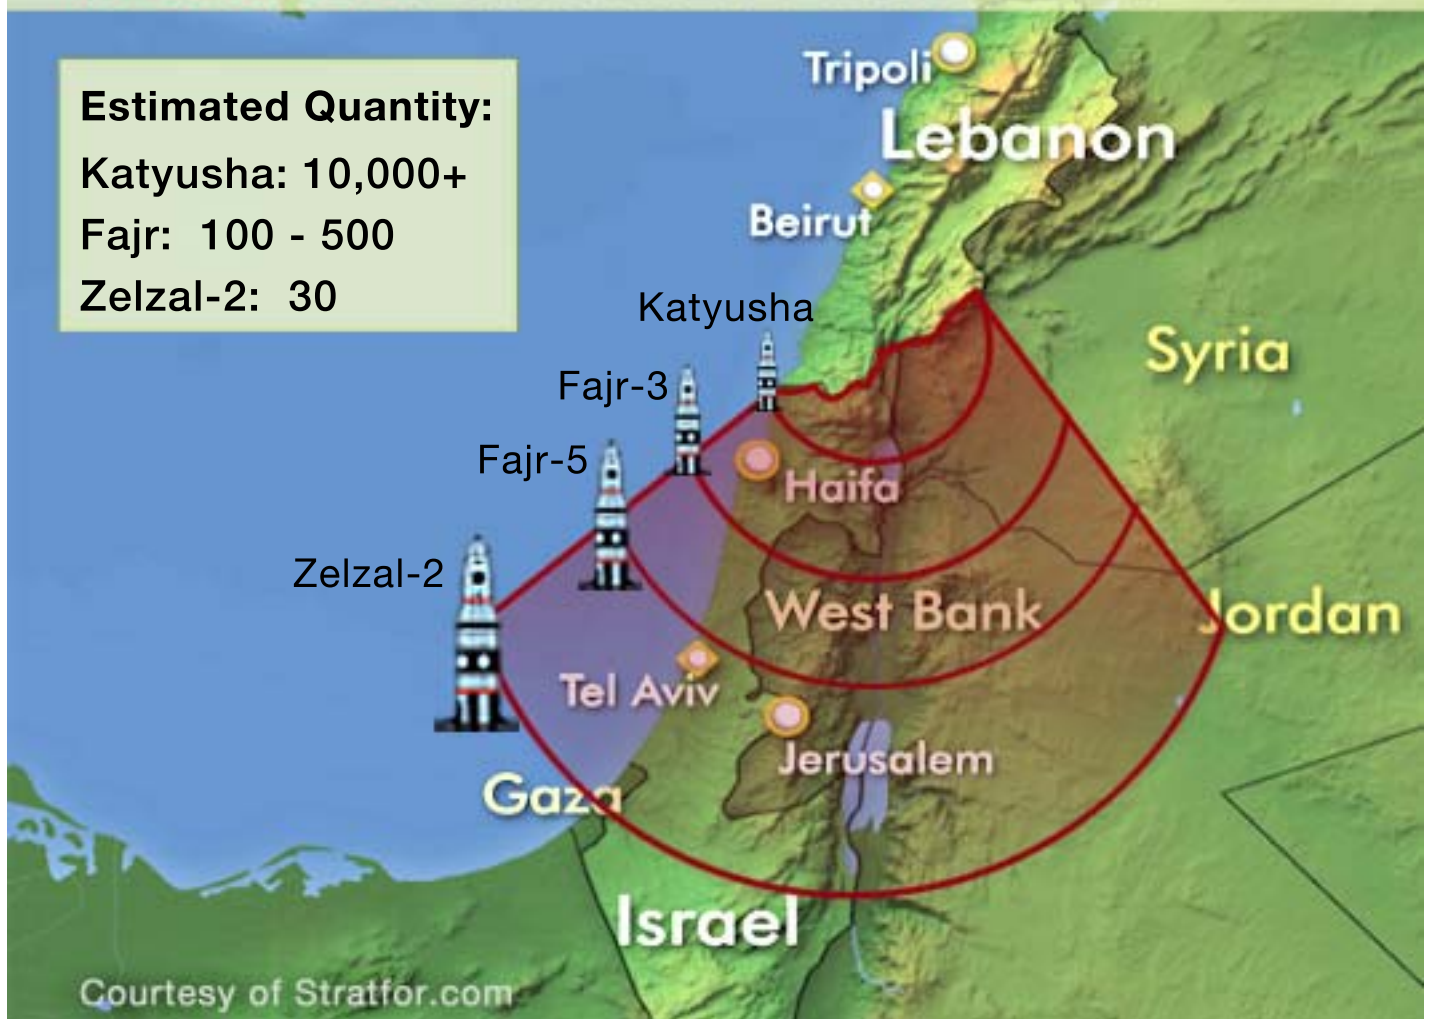

HEZBOLLAH CAPABILITY ESTIMATES

Estimated Quantity:

Katyusha: 10,000+

Fajr: 100 - 500

Zelzal-2: 30

Courtesy of Stratfor.com