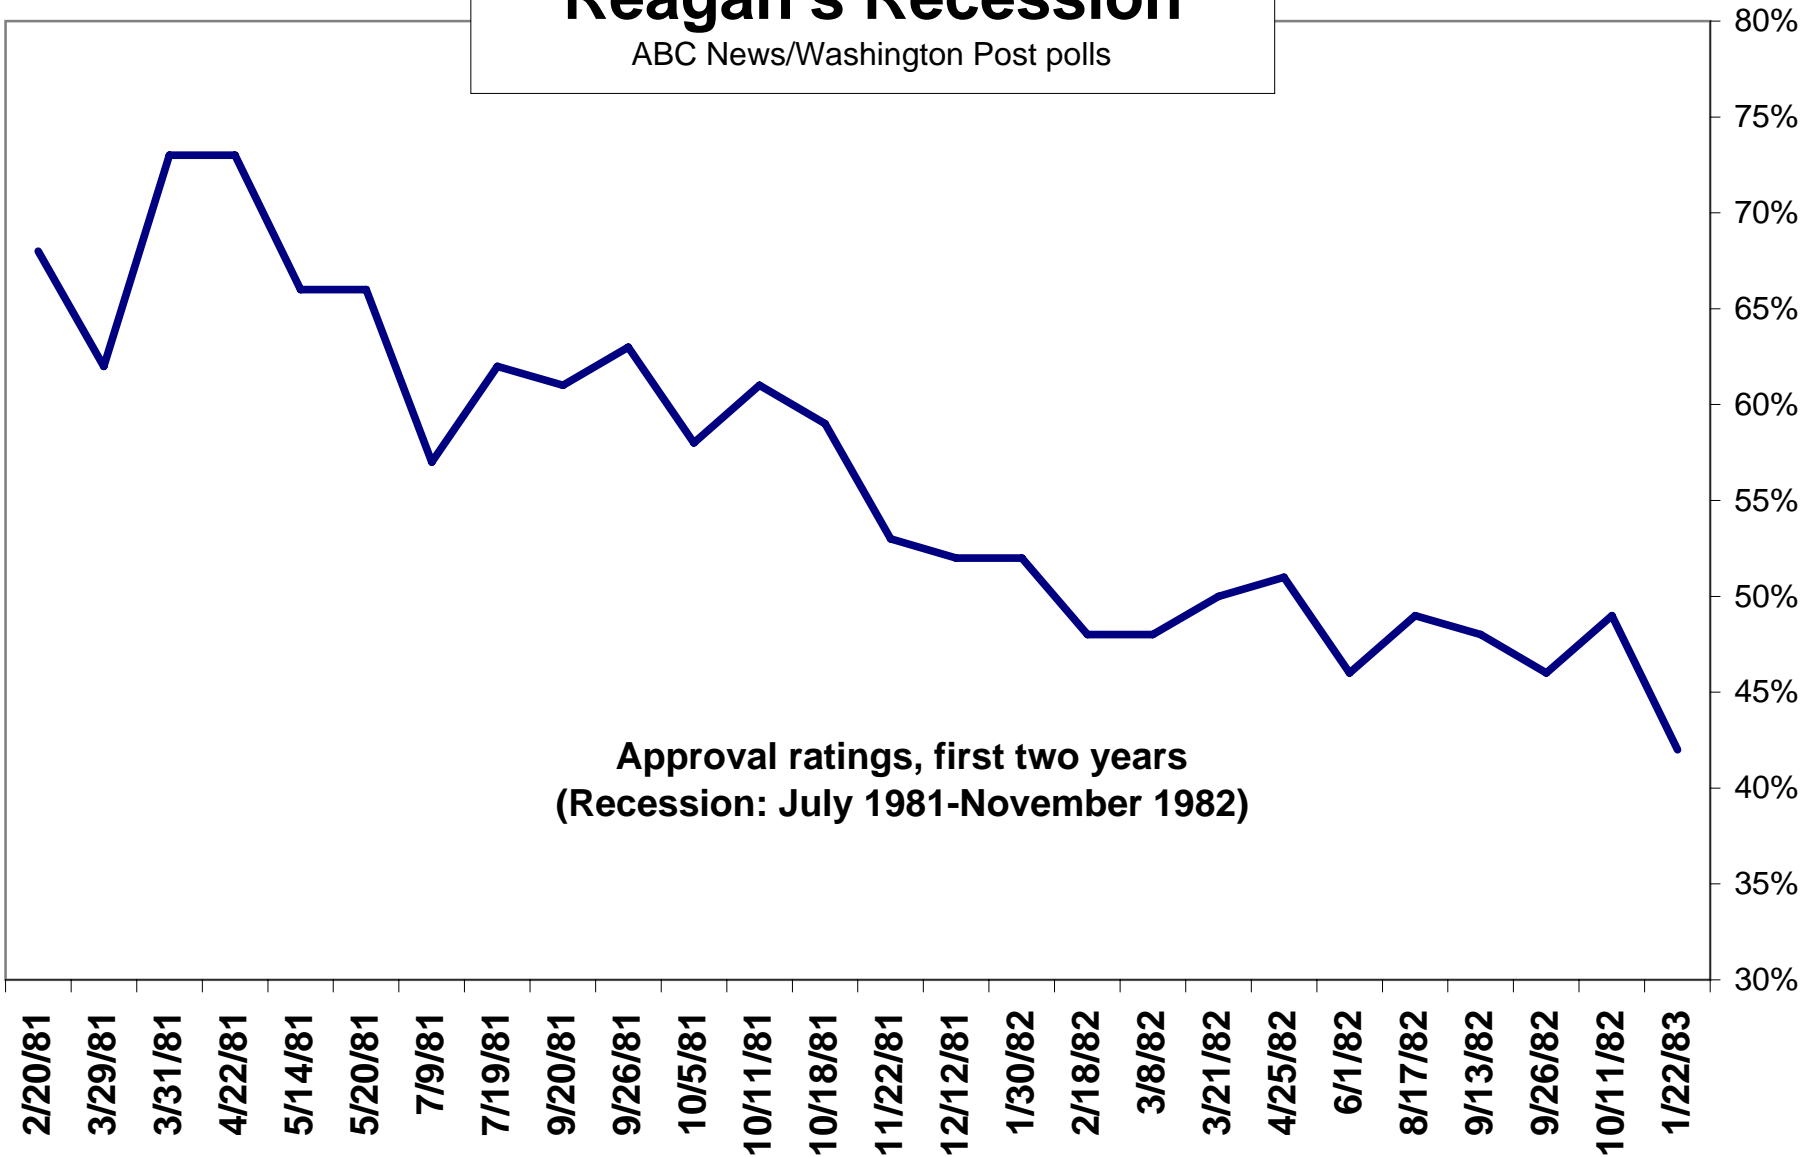

Reagan's Recession

ABC News/Washington Post polls

Approval ratings, first two years
(Recession: July 1981-November 1982)